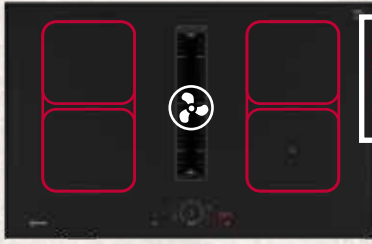

V58YHQ4C0
Flex Design in 4 Farben
Twist Touch®

V58PHQ4C0 (o.Abb.)
Twist Touch®

Kochfort im Handumdrehen mit der innovativen Twist Touch® Steuerung

Combi Induction, Integrierter Kochfeldabzug, Designrahmen, 80 cm Breite

Combi Induction, Integrierter Kochfeldabzug, **flächenbündig**, 80 cm Breite